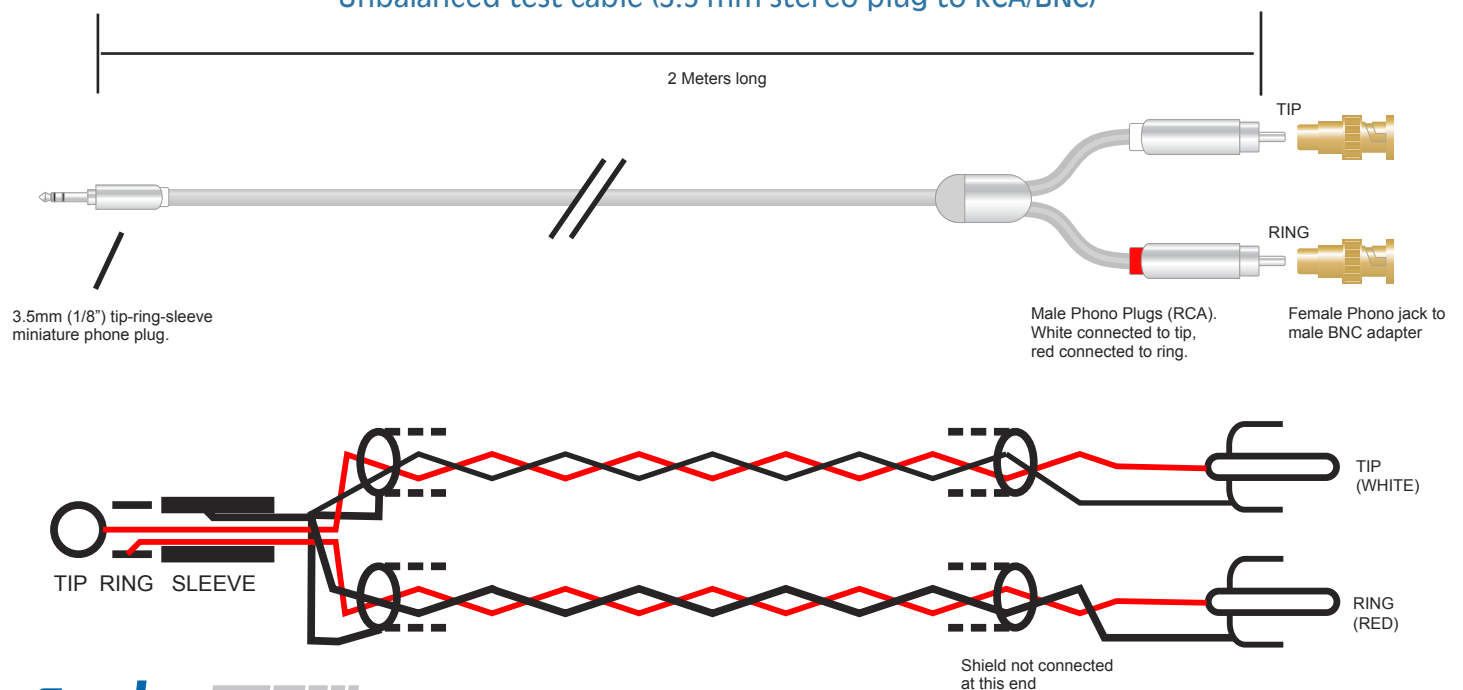

Personal Stereo Test Cable

Unbalanced test cable (3.5 mm stereo plug to RCA/BNC)

8510.PSTC rev 003

Personal Stereo Test Cable

Unbalanced test cable (3.5 mm stereo plug to RCA/BNC)

8510.PSTC rev 003