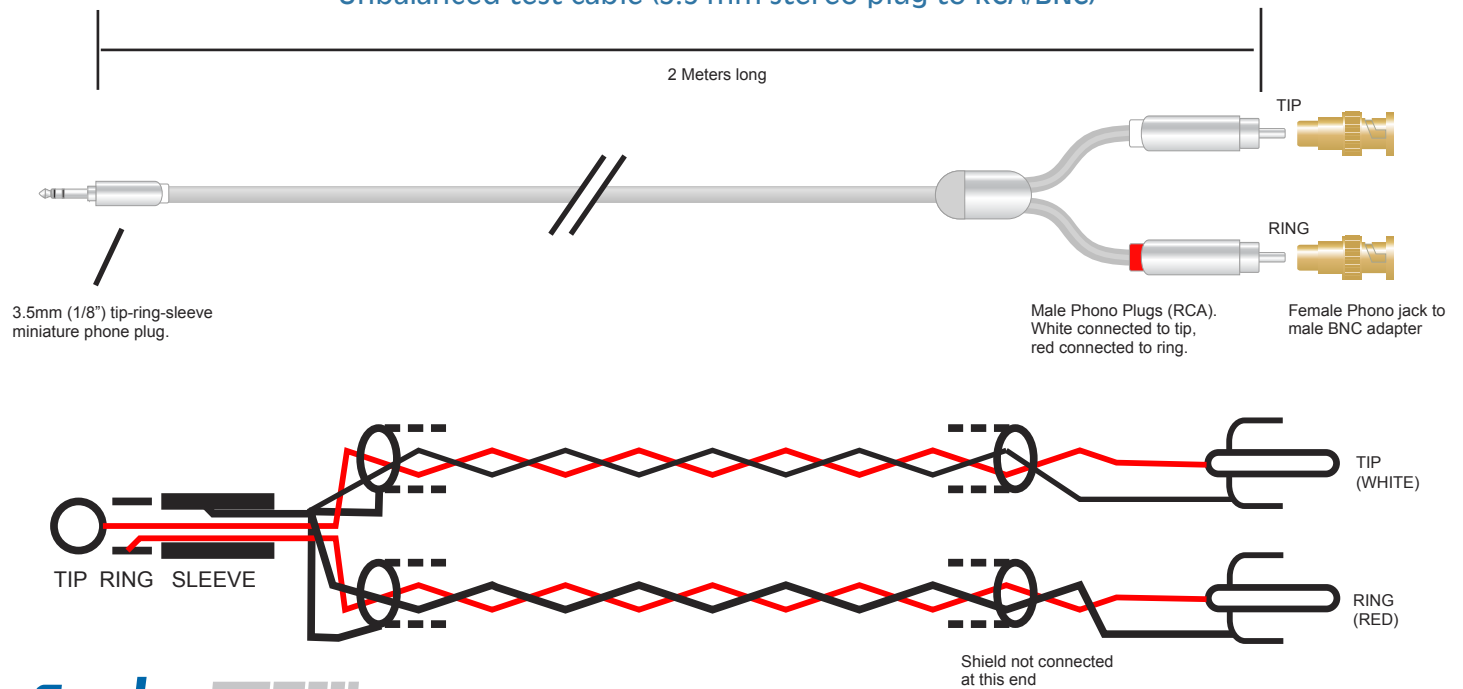

Personal Stereo Test Cable

Unbalanced test cable (3.5 mm stereo plug to RCA/BNC)

8510.PSTC rev 003

Personal Stereo Test Cable

Unbalanced test cable (3.5 mm stereo plug to RCA/BNC)

8510.PSTC rev 003